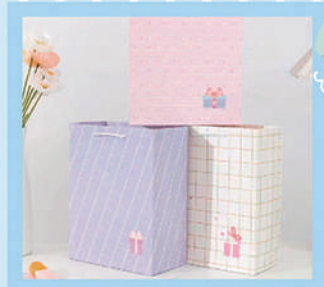

浦江县朋焯文化用品有限公司

Pujiang County Pengye Cultural Goods Co., Ltd

店面地址: 义乌市国际商贸城H区59号门一楼7街22393-22394
STORE ADDRESS: 22393-22394, 7TH STREET, 1ST FLOOR, GATE 59, H DISTRICT, INTERNATIONAL TRADE CITY, YIWU CITY
TELEPHONE: 13732400276 13566733167
FAX: 0579-85164727 WHATSAPP: +86 13566733167

OEM Penjualan langsung pabrik

Direct Selling by Customized Manufacturers